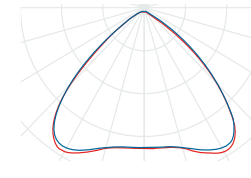

Wide beam

art nr.: LUM-DL02AC-DCEM-06WB-C