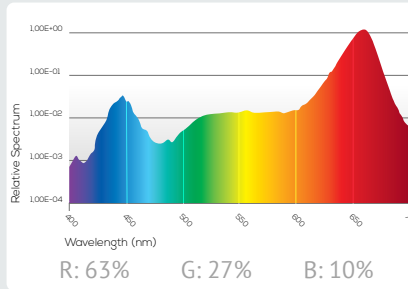

FLORALUX.fortis

3 METER FIXTURE

- Optimized for strawberry cultivation.
- From continued cultivation to an additional winter cultivation.
- plant development for both stretching and fruit development.
- Standard dimmable.
- Dust-proof, splash-proof and impact-resistant.
- High PPFd values for optimal growth stimulation.
- The lowest installed power per hectare.
- Limited radiant heat: only 2.5 °C increase on the foliage.
- Connectable light fixtures.
- Simple and quick assembly.

Connectable fixtures with integrated driver

Power

150 Watt

Artikel nr.:

LUM-FL30HP-12BB-D150

Maximum line length

16 st. / 48 m

Features

Dimming

Standard 0 - 10 V

Ambient temperature range

-20°C ~ +40°C

Maximum shadow width

32 mm

Mechanical

Fixture dimensions

Ø40 mm x 3013 mm (3000 mm pitch)

Weight

3,0 kg - 3,5 kg

IP-class

IP65

Housing material

Polycarbonate (UV stabilized)

Electrical