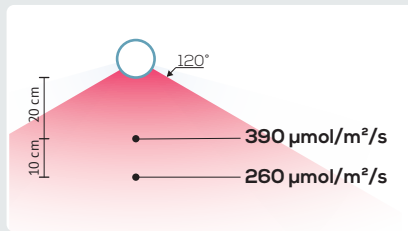

FLORALUX.fortis

3 METER FIXTURE

- Optimized for strawberry cultivation.
- From continued cultivation to an additional winter cultivation.
- plant development for both stretching and fruit development.
- Standard dimmable.
- Dust-proof, splash-proof and impact-resistant.
- High PPFd values for optimal growth stimulation.
- The lowest installed power per hectare.
- Limited radiant heat: only 2.5 °C increase on the foliage.
- Connectable light fixtures.
- Simple and quick assembly.

Connectable fixtures with integrated driver

Power

150 Watt

Artikel nr.:

LUM-FL30HP-12BB-D150

Maximum line length

16 st. / 48 m

Features

Dimming

Standard 0 - 10 V

Ambient temperature range

-20°C ~ +40°C

Maximum shadow width

32 mm

Mechanical

Fixture dimensions

Ø40 mm x 3013 mm (3000 mm pitch)

Weight

3,0 kg - 3,5 kg

IP-class

IP65

Housing material

Polycarbonate (UV stabilized)

Electrical