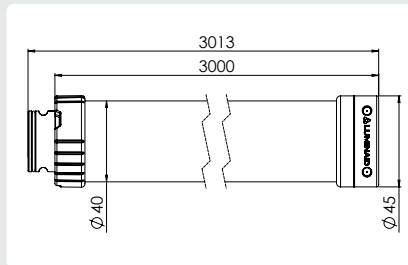

FLORALUX.fortis

3 METER FIXTURE

- Optimized for strawberry cultivation.
- From continued cultivation to an additional winter cultivation.
- plant development for both stretching and fruit development.
- Standard dimmable.
- Dust-proof, splash-proof and impact-resistant.
- High PPFd values for optimal growth stimulation.
- The lowest installed power per hectare.
- Limited radiant heat: only 2.5 °C increase on the foliage.
- Connectable light fixtures.
- Simple and quick assembly.

Connectable fixtures with integrated driver

Power

150 Watt

Artikel nr.:

LUM-FL30HP-12BB-D150

Maximum line length

16 st. / 48 m

Features

Dimming

Standard 0 - 10 V

Ambient temperature range

-20°C ~ +40°C

Maximum shadow width

32 mm

Mechanical

Fixture dimensions

Ø40 mm x 3013 mm (3000 mm pitch)

Weight

3,0 kg - 3,5 kg

IP-class

IP65

Housing material

Polycarbonate (UV stabilized)

Electrical