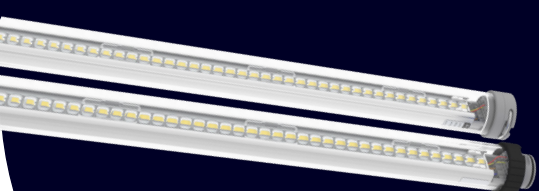

DATALUX.AC

FIXTURES: AC

- Continues light with unsurpassed uniformity.
- Virtually no shading on the workshop floor.
- Polycarbonate housing, UV stabilized, extra clear.
- With internal driver.
- Dust and splashproof (IP65) with a high impact resistance (IK10 rated).
- DATALUX light lines can easily be integrated into building management systems with Dali or other protocols via the 0-10 V connection at the start of the light line.
- Expected LED lifespan: Up to 100,000 hours possible.
- The DATALUX AC fixture has 2 extra power cables as standard for the DCEM emergency lighting TRONIC.

Features

Dimming	0-10 V - 0-100%
Emergency lighting function	With DCEM TRONIC
Ambient temperature range	-20 °C - +40 °C

Mechanical

Dimensions 3 meter	Ø40 mm x 3013 mm (3000 mm pitch)
Dimensions 2 meter	Ø40 mm x 2038 mm (2025 mm pitch)
Weight	3,0 kg / 2,2 kg
IP class	IP65
Housing material	Polycarbonate (UV stabilized)

Electrical

Input voltage	200 - 250 V _{AC}
Fixture efficacy	121 - 144 lm/W
Transitcable AC	2,5 mm ²

DATA LUX.AC

FIXTURES: AC

- Continues light with unsurpassed uniformity.
- Virtually no shading on the workshop floor.
- Polycarbonate housing, UV stabilized, extra clear.
- With internal driver.
- Dust and splashproof (IP65) with a high impact resistance (IK10 rated).
- DATA LUX light lines can easily be integrated into building management systems with Dali or other protocols via the 0-10 V connection at the start of the light line.
- Expected LED lifespan: Up to 100,000 hours possible.
- The DATA LUX AC fixture has 2 extra power cables as standard for the DCEM emergency lighting TRONIC.

2 M

	29,8	45,3	Watt
LUM-DL20AC-NAXX-05K0C	3890 lm*		131 lm/W
LUM-DL20AC-WAXX-05K0C	4130 lm*		139 lm/W
LUM-DL20AC-UWXX-05K0C	3780 lm*		127 lm/W
LUM-DL20AC-NAXX-08K0C		5620 lm*	124 lm/W
LUM-DL20AC-WAXX-08K0C		5990 lm*	132 lm/W
**LUM-DL20AC-UWXX-08K0C		5470 lm*	121 lm/W