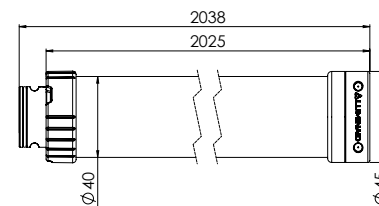

2 meter | DL20AC