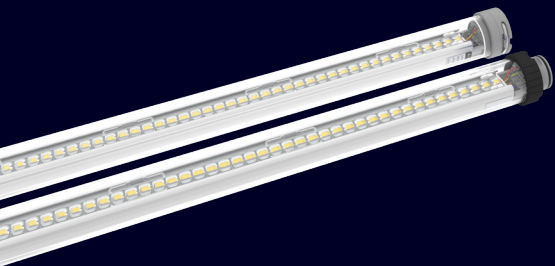

DATALUX.AC

FIXTURES: AC

- Continues light with unsurpassed uniformity.
- Virtually no shading on the workshop floor.
- Polycarbonate housing, UV stabilized, extra clear.
- With internal driver.
- Dust and splashproof (IP65) with a high impact resistance (IK10 rated).
- DATALUX light lines can easily be integrated into building management systems with Dali or other protocols via the 0-10 V connection at the start of the light line.
- Expected LED lifespan: Up to 100,000 hours possible.
- The DATALUX AC fixture has 2 extra power cables as standard for the DCEM emergency lighting TRONIC.

Features

Dimming	0-10 V - 0-100%
Emergency lighting function	With DCEM TRONIC
Ambient temperature range	-20 °C - +40 °C

Mechanical

Dimensions 3 meter	Ø40 mm x 3013 mm (3000 mm pitch)
Dimensions 2 meter	Ø40 mm x 2038 mm (2025 mm pitch)
Weight	3,0 kg / 2,2 kg
IP class	IP65
Housing material	Polycarbonate (UV stabilized)

Electrical

Input voltage	200 - 250 V _{AC}
Fixture efficacy	121 - 144 lm/W
Transitcable AC	2,5 mm ²

DATA LUX.AC

FIXTURES: AC

- Continues light with unsurpassed uniformity.
- Virtually no shading on the workshop floor.
- Polycarbonate housing, UV stabilized, extra clear.
- With internal driver.
- Dust and splashproof (IP65) with a high impact resistance (IK10 rated).
- DATA LUX light lines can easily be integrated into building management systems with Dali or other protocols via the 0-10 V connection at the start of the light line.
- Expected LED lifespan: Up to 100,000 hours possible.
- The DATA LUX AC fixture has 2 extra power cables as standard for the DCEM emergency lighting TRONIC.